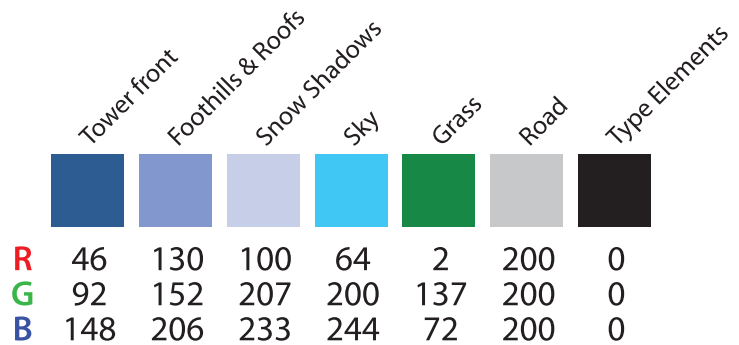

LOGO STYLE GUIDE

Logo Variations	2
Silkscreen/Embroidery	2
Color Specs	3
Clear Zone	4
Fonts	5
Business Cards	6
Letterhead	7
Signage	8
Vehicle	9

VARIATIONS

Full Color –
Offset Printing

Greyscale –
Black ink only
with screens

Black + Pantone

SILKSCREEN &
EMBROIDERY

2-1/8" wide x 3/4" high
Bic Clic Stic Area – one color

COLOR SPECS

Pantone = Formula Color (Spot)

Special Case: 7 custom colors

Typically vector art

Formats: .ai, .eps, .png

CMYK = 4-Color Process Inks

Commercial Offset Printing

Digital Printing

Typically high-resolution (300dpi)

Formats: .ai, .tif, .psd, .png

RGB = Monitor Color/Light

Web and Monitor-oriented presentations

Typically web-optimized (72dpi)

Formats: .gif, .jpg, .png

Web HexiDecimals:

Alternative Web Color Notation
Alpha-Numeric System for
mostly web color

CLEAR ZONE

Normal Clear Zone Perimeter Box
(Clear zone = tower diameter = X)

Smaller Clear Zone minimum,
Ellipse-shaped for space-limited
situations like Business Cards