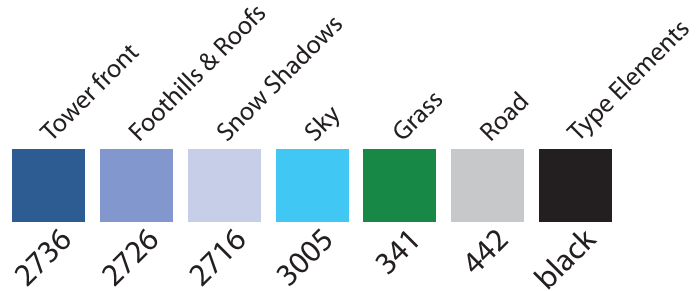

LOGO STYLE GUIDE

Logo Variations	2
Silkscreen/Embroidery	2
Color Specs	3
Clear Zone	4
Fonts	5
Business Cards	6
Letterhead	7
Signage	8
Vehicle	9

VARIATIONS

Full Color –
Offset Printing

Greyscale –
Black ink only
with screens

Black + Pantone

SILKSCREEN &
EMBROIDERY

2-1/8" wide x 3/4" high
Bic Clic Stic Area – one color

COLOR SPECS

Pantone = Formula Color (Spot)

Special Case: 7 custom colors

Typically vector art

Formats: .ai, .eps, .png

CMYK = 4-Color Process Inks

Commercial Offset Printing

Digital Printing

Typically high-resolution (300dpi)

Formats: .ai, .tif, .psd, .png

RGB = Monitor Color/Light

Web and Monitor-oriented presentations

Typically web-optimized (72dpi)

Formats: .gif, .jpg, .png

Web HexiDecimals:

Alternative Web Color Notation
Alpha-Numeric System for
mostly web color

CLEAR ZONE

Normal Clear Zone Perimeter Box
(Clear zone = tower diameter = X)

Smaller Clear Zone minimum,
Ellipse-shaped for space-limited
situations like Business Cards