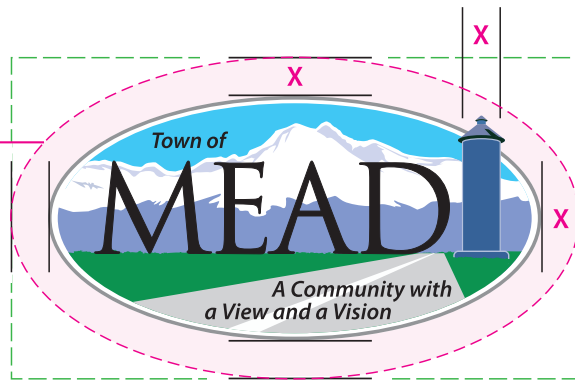

Formats: .gif, .jpg, .png

Web HexiDecimals:

Alternative Web Color Notation
Alpha-Numeric System for
mostly web color

CLEAR ZONE

Normal Clear Zone Perimeter Box
(Clear zone = tower diameter = X)

Smaller Clear Zone minimum,
Ellipse-shaped for space-limited
situations like Business Cards