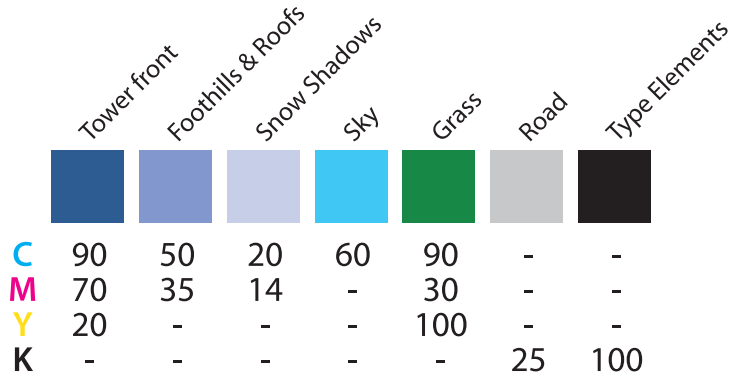

LOGO STYLE GUIDE

Logo Variations	2
Silkscreen/Embroidery	2
Color Specs	3
Clear Zone	4
Fonts	5
Business Cards	6
Letterhead	7
Signage	8
Vehicle	9

VARIATIONS

Full Color –
Offset Printing

Greyscale –
Black ink only
with screens

Black + Pantone

SILKSCREEN &
EMBROIDERY

2-1/8" wide x 3/4" high
Bic Clic Stic Area – one color

COLOR SPECS

Pantone = Formula Color (Spot)

Special Case: 7 custom colors

Typically vector art

Formats: .ai, .eps, .png

CMYK = 4-Color Process Inks

Commercial Offset Printing

Digital Printing

Typically high-resolution (300dpi)

Formats: .ai, .tif, .psd, .png

RGB = Monitor Color/Light

Web and Monitor-oriented presentations

Typically web-optimized (72dpi)

Formats: .gif, .jpg, .png

Web HexiDecimals:

Alternative Web Color Notation
Alpha-Numeric System for
mostly web color

CLEAR ZONE

Normal Clear Zone Perimeter Box
(Clear zone = tower diameter = X)

Smaller Clear Zone minimum,
Ellipse-shaped for space-limited
situations like Business Cards