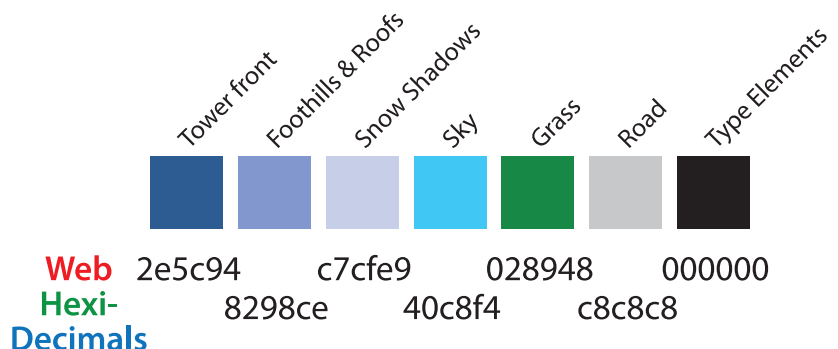

Black + Pantone

SILKSCREEN &
EMBROIDERY

2-1/8" wide x 3/4" high
Bic Clic Stic Area – one color

COLOR SPECS

Pantone = Formula Color (Spot)

Special Case: 7 custom colors

Typically vector art

Formats: .ai, .eps, .png

CMYK = 4-Color Process Inks

Commercial Offset Printing

Digital Printing

Typically high-resolution (300dpi)

Formats: .ai, .tif, .psd, .png

RGB = Monitor Color/Light

Web and Monitor-oriented presentations

Typically web-optimized (72dpi)

Formats: .gif, .jpg, .png

Web HexiDecimals:

Alternative Web Color Notation
Alpha-Numeric System for
mostly web color

CLEAR ZONE

Normal Clear Zone Perimeter Box
(Clear zone = tower diameter = X)

Smaller Clear Zone minimum,
Ellipse-shaped for space-limited
situations like Business Cards