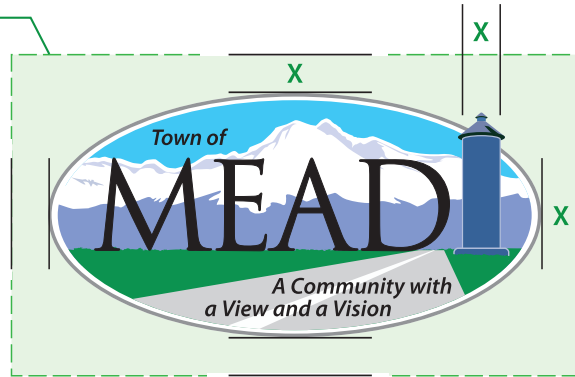

Formats: .gif, .jpg, .png

Web HexiDecimals:

Alternative Web Color Notation
Alpha-Numeric System for
mostly web color

CLEAR ZONE

Normal Clear Zone Perimeter Box
(Clear zone = tower diameter = X)

Smaller Clear Zone minimum,
Ellipse-shaped for space-limited
situations like Business Cards